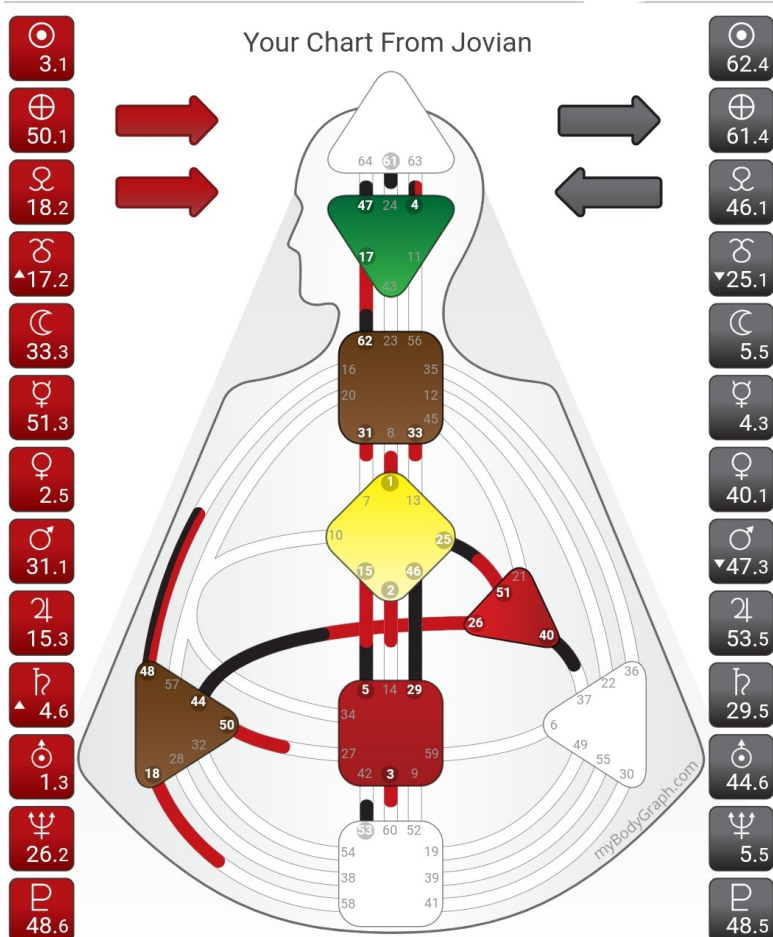

~ *Ra Uru Hu*

Les douze profils

THE 12 PROFILES

	LINE PERSONALITY	LINE DESIGN	THEME	ANGLE
UPPER TRIGRAM	6 TRANSITION	3 ADAPTATION	CIRCUIT THEME	LEFT ANGLE
		2 PROJECTION		
	5 UNIVERSALIZATION	2 PROJECTION	CHANNEL THEME	TRANSPERSONAL KARMA
1 INTROSPECTION				
LOWER TRIGRAM	4 EXTERNALIZATION	1 INTROSPECTION	CHANNEL THEME	JUXTAPOSITION FIXED FATE
		6 TRANSITION	GATE THEME	RIGHT ANGLE PERSONAL DESTINY
	3 ADAPTATION	6 TRANSITION		
	2 PROJECTION	5 UNIVERSALIZATION		
		5 UNIVERSALIZATION		
	1 INTROSPECTION	4 EXTERNALIZATION		
4 EXTERNALIZATION				
	3 ADAPTATION			

Les douze profils

Human Design Profiles

La croix d'incarnation

Les variables

ici : PRL DRR

Durées de révolution et de rétrogradation

	agent	révolution	jours dans porte	jours dans ligne
☉	Sun	365.30 days	5.70	0.95
♁	Earth	365.30 days	5.70	0.95
☾	Moon	29.50 days	0.46	0.08
♊	North Node	18.60 years	106.00	17.70
♋	South Node	18.60 years	106.00	17.70
☿	Mercury	88.00 days	1.40	0.23
♀	Venus	224.70 days	3.50	0.59
♂	Mars	687.00 days	10.74	1.80
♃	Jupiter	11.86 years	67.69	11.30
♄	Saturn	29.46 years	168.15	28.03
♅	Uranus	84.01 years	479.50	79.92
♆	Neptune	164.70 years	940.60	156.77
♇	Pluto	247.68 years	1413.71	235.60

durée approx. rétrogradation
21 jours
1,5 mois
3 mois
4 mois
4,5 mois
5 mois
5 mois
5 mois

These calculations were made using information from NASA about the movement of these objects in our solar system. From there the information for days in a gate and days in a line were calculated. There is some variation due to retrograde of any of these heavenly bodies.