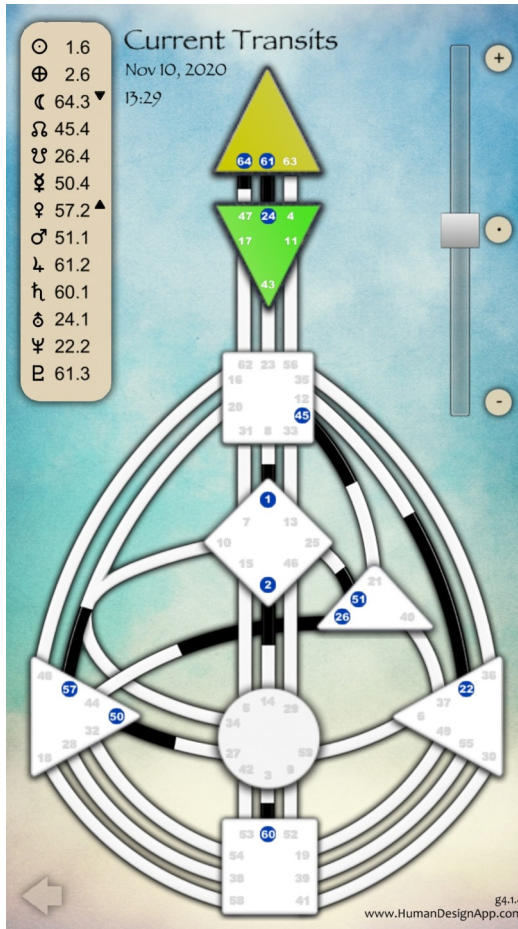

Les transits