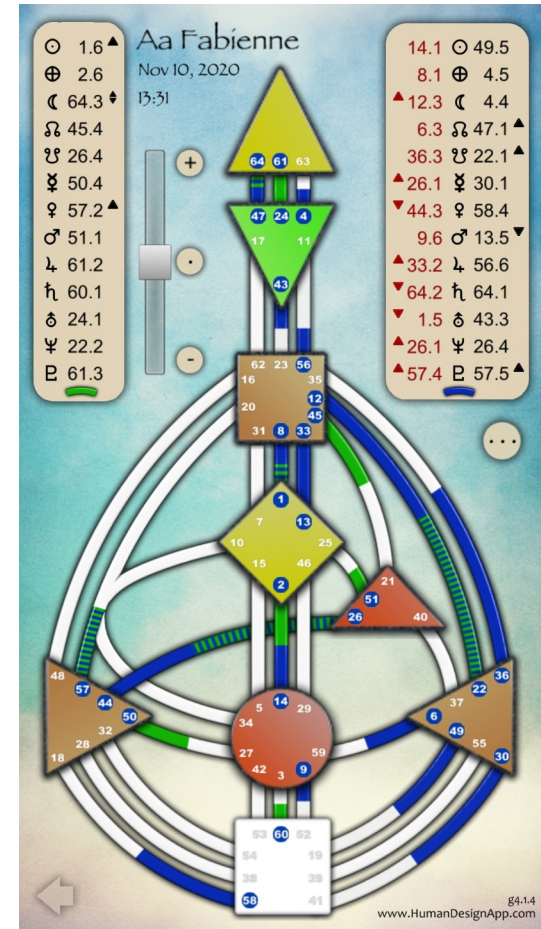

Les transits