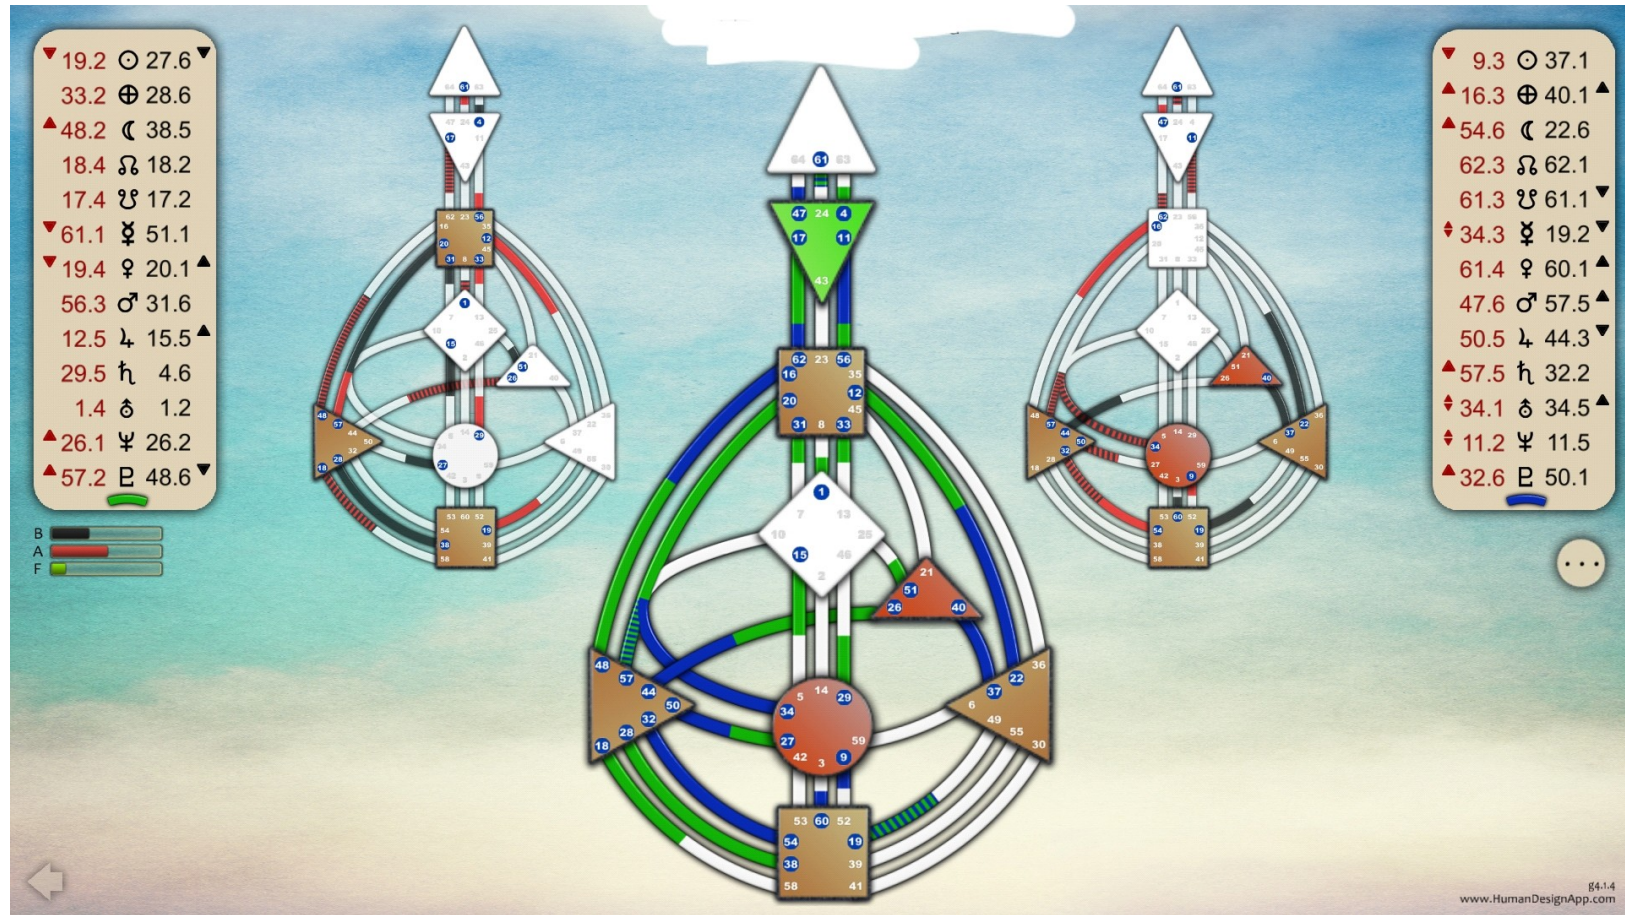

La carte composite