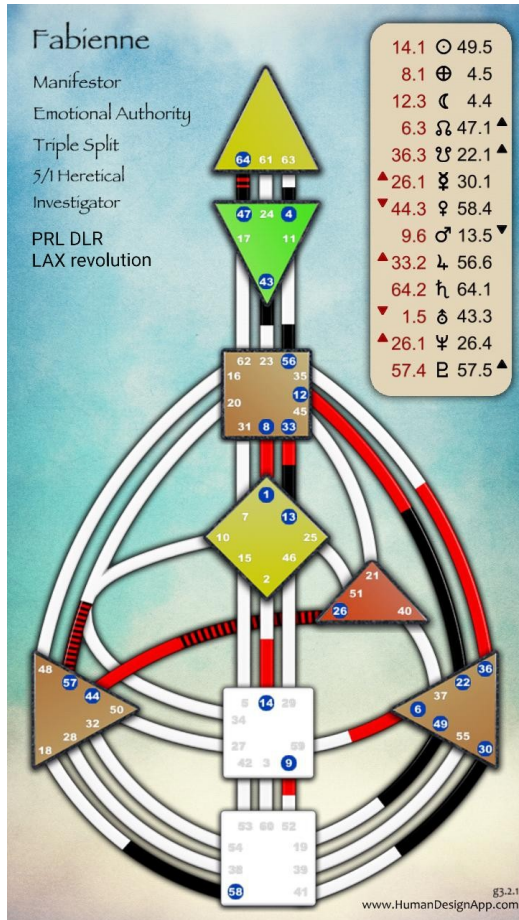

Les transits