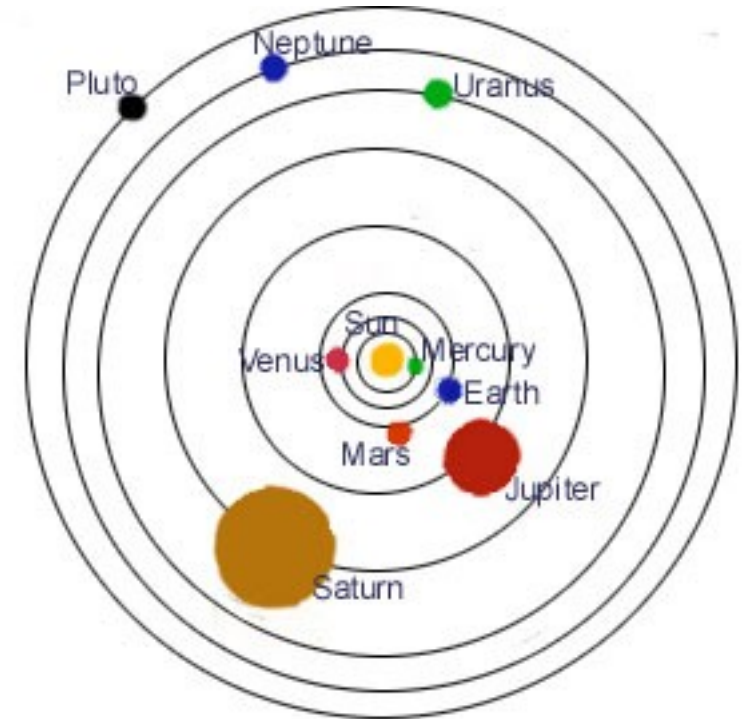

Les douze profils

Human Design Profiles

La croix d'incarnation

Les variables

ici : PRL DRR

Durées de révolution et de rétrogradation

	agent	révolution	jours dans porte	jours dans ligne
☉	Sun	365.30 days	5.70	0.95
♁	Earth	365.30 days	5.70	0.95
☾	Moon	29.50 days	0.46	0.08
♊	North Node	18.60 years	106.00	17.70
♋	South Node	18.60 years	106.00	17.70
☿	Mercury	88.00 days	1.40	0.23
♀	Venus	224.70 days	3.50	0.59
♂	Mars	687.00 days	10.74	1.80
♃	Jupiter	11.86 years	67.69	11.30
♄	Saturn	29.46 years	168.15	28.03
♅	Uranus	84.01 years	479.50	79.92
♆	Neptune	164.70 years	940.60	156.77
♇	Pluto	247.68 years	1413.71	235.60

durée approx. rétrogradation
21 jours
1,5 mois
3 mois
4 mois
4,5 mois
5 mois
5 mois
5 mois

These calculations were made using information from NASA about the movement of these objects in our solar system. From there the information for days in a gate and days in a line were calculated. There is some variation due to retrograde of any of these heavenly bodies.